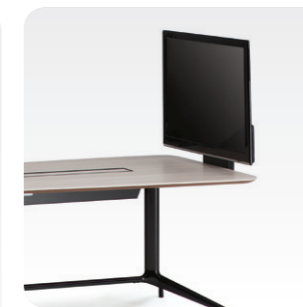

Tables / Conference

BeConn

With simple but sharp design, the BeConn Series creates a space for collaboration. It enables more effective collaboration through utilizing IT devices such as display equipment and convenient wiring system.

 **FURSYS**

Vertical wire management
A space available for organizing wires while maintaining a neat outlook

Connect type display mount
High space utilization since a monitor can be installed at table without separate shelf

Table drawer
CCA7002 600 · 250 · 80

PC holder
CCA020

* Mountable Monitor Size : Below 1000mm
* VESA Specification : 200 X 200mm

Selective surface (Tapered edge/Flat edge)
Can select from Tapered edge type with emphasis on sharp design or Flat edge type with neat look